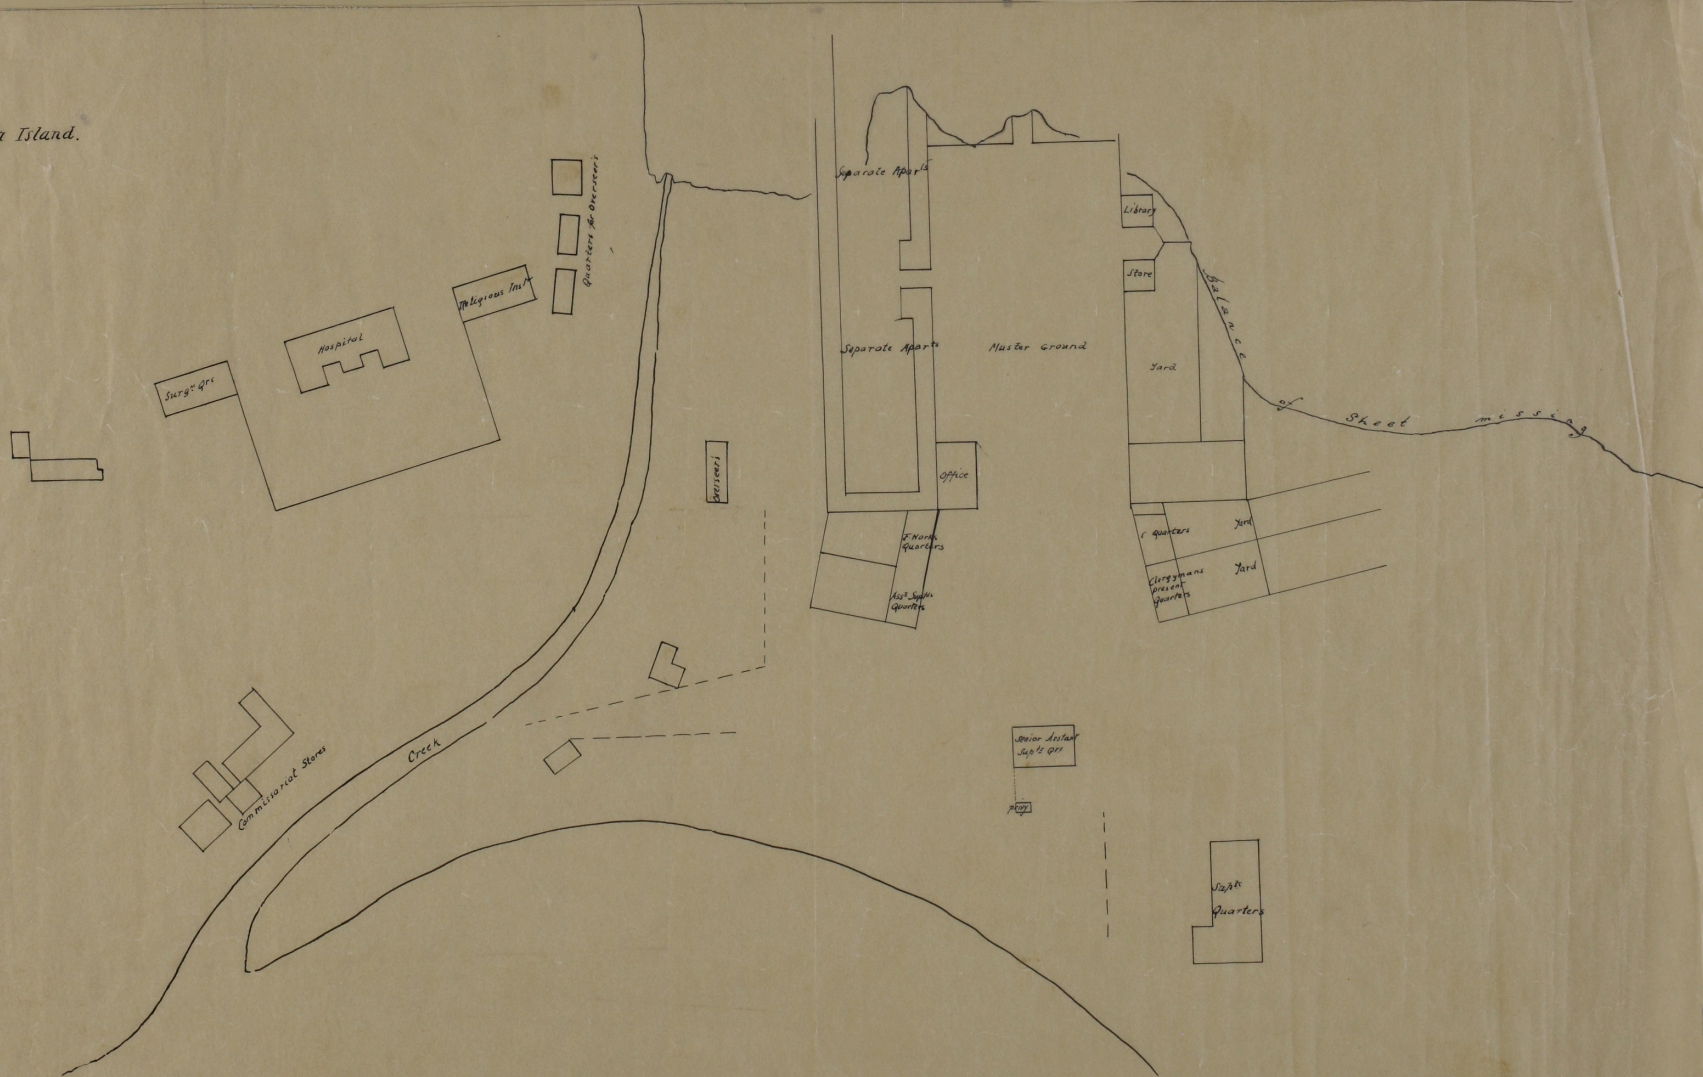

Part
Block Plan
Darlington Maria Island.

(Original form)

John Surif Capt
Comm^d Royal Eng^r
25th January 1849

Royal Eng^r Office
HOBARTON

(R.S. 408/F313)
RS.Mf/35

A.D. 23/1/49